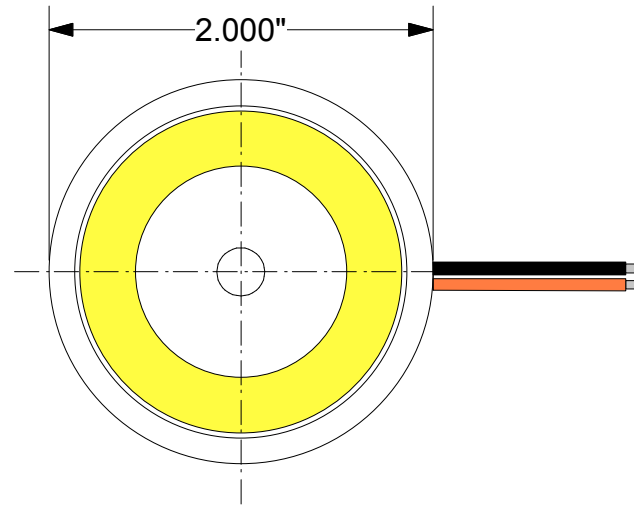

EPOXY FILLED

1/4-20, 1" DEEP THREAD

MODEL# DCA-200-24C
VOLTAGE: 24 VDC
CURRENT: 14.4WATTS
DUTY CYCLE: CONTINUOUS
HOLDING POWER: 220 LBS

#24 GA. PVC
24" LONG (2)

AUTOMATIC EQUIPMENT CORP.
DCA-200-24C
CUST DWG
05/28/13
H-12705