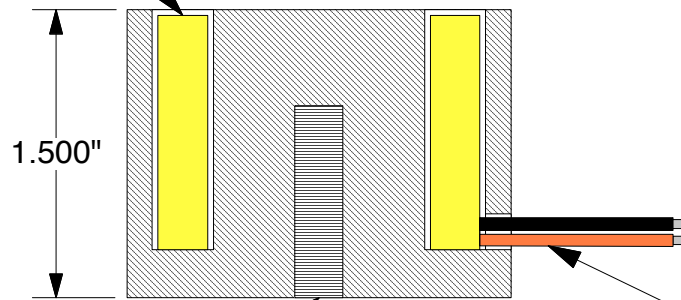

EPOXY FILLED

1/4-20, 1" DEEP THREAD

MODEL# DCA-200-24C
VOLTAGE: 24 VDC
CURRENT: 14.4WATTS
DUTY CYCLE: CONTINUOUS
HOLDING POWER: 220 LBS

#24 GA. PVC
24" LONG (2)

AUTOMATIC EQUIPMENT CORP.
DCA-200-24C
CUST DWG
05/28/13
H-12705